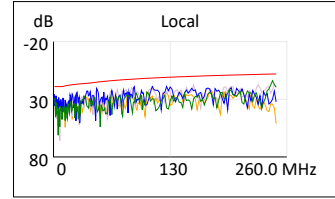

Pass

Cable Label:UTP Cat6 TELETRONIC

Date & Time: 12-01-2023 21:55:48 Site: Cable Oradea
Limit Type: TIA - Cat 6 Channel Building:
Cable Name: CAT 6 UTP Floor:
Cable Manufacturer: Generic UTP Room:
Connector Name: UTP Mod Jack 6 Rack:
Connector Manufacturer: Generic Unshielded Panel:

Device Name: Wx-4500 Operator Name: Carausu Mircea
Local Device S/No.: pw20303659 Remote Device S/No.: pw20303660
Local Adapter Type: Cat 6A Channel Remote Adapter Type: Cat 6A Channel
Local Adapter S/No.: pa0110-3659 Remote Adapter S/No.: pa0110-3660
Local Calibration Date: 09-03-2022 Remote Calibration Date: 09-03-2022
Device Firmware Version: 7.4 Reporting Software Version: Build_#1542_9.0_2022-03-18_16-15-05

Wiremap:Pass

	Value	Limit	Margin
Length (m):	88.0	100.0	12.0
Cable NVP:	68.0	-	-
Propagation Delay (ns):	455.0	555.0	100.0
Delay Skew (ns):	23.0	50.0	27.0
DC Loop Resistance (Ohms):	AC	AC	AC

Wiremap: T568B

Insertion Loss:Pass

	Local:	Remote:	Local:	Remote:
Pair:	45	78	78	36
Value (dB):	2.8	29.5	29.5	13.8
Limit (dB):	3.0	35.5	35.5	9.7
Margin (dB):	0.2	6.0	6.0	6.1
Frequency (MHz):	2.20	244.50	244.50	168.50

Return Loss:Pass

	Local:	Remote:	Local:	Remote:
Pair:	45	36	78	36
Value (dB):	20.6	15.8	13.8	15.8
Limit (dB):	15.2	9.7	8.1	9.7
Margin (dB):	5.4	6.1	5.7	6.1
Frequency (MHz):	48.00	168.50	244.50	168.50

NEXT:Pass

	Local:	Remote:	Local:	Remote:
Pair:	36-45	36-45	36-45	36-45
Value (dB):	41.8	39.3	40.0	39.3
Limit (dB):	36.7	34.0	33.2	34.0
Margin (dB):	5.1	5.3	6.8	5.3
Frequency (MHz):	155.50	223.00	246.00	223.00

ACR-F:Pass

	Local:	Remote:	Local:	Remote:
Pair:	12-78	45-36	12-78	45-36
Value (dB):	24.6	24.8	24.6	24.8
Limit (dB):	15.8	16.3	15.8	16.3
Margin (dB):	8.8	8.5	8.8	8.5
Frequency (MHz):	235.00	222.00	235.00	222.00

PS-NEXT:Pass