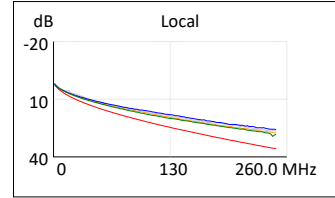

Return Loss:Pass

	Local:	Remote:	Local:	Remote:
Pair:	45	36	78	36
Value (dB):	20.6	15.8	13.8	15.8
Limit (dB):	15.2	9.7	8.1	9.7
Margin (dB):	5.4	6.1	5.7	6.1
Frequency (MHz):	48.00	168.50	244.50	168.50