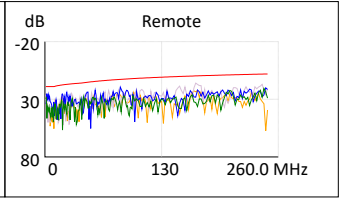

Pass

Cable Label:UTP Cat6 TELETRONIC

Date & Time: 12-01-2023 21:55:48 Site: Cable Oradea
Limit Type: TIA - Cat 6 Channel Building:
Cable Name: CAT 6 UTP Floor:
Cable Manufacturer: Generic UTP Room:
Connector Name: UTP Mod Jack 6 Rack:
Connector Manufacturer: Generic Unshielded Panel:

Device Name: Wx-4500 Operator Name: Carausu Mircea
Local Device S/No.: pw20303659 Remote Device S/No.: pw20303660
Local Adapter Type: Cat 6A Channel Remote Adapter Type: Cat 6A Channel
Local Adapter S/No.: pa0110-3659 Remote Adapter S/No.: pa0110-3660
Local Calibration Date: 09-03-2022 Remote Calibration Date: 09-03-2022
Device Firmware Version: 7.4 Reporting Software Version: Build_#1542_9.0_2022-03-18_16-15-05

Wiremap:Pass

	Value	Limit	Margin
Length (m):	88.0	100.0	12.0
Cable NVP:	68.0	-	-
Propagation Delay (ns):	455.0	555.0	100.0
Delay Skew (ns):	23.0	50.0	27.0
DC Loop Resistance (Ohms):	AC	AC	AC

Wiremap: T568B

Insertion Loss:Pass

	Local:	Remote:	Local:	Remote:
Pair:	45	78	78	36
Value (dB):	2.8	29.5	29.5	13.8
Limit (dB):	3.0	35.5	35.5	9.7
Margin (dB):	0.2	6.0	6.0	6.1
Frequency (MHz):	2.20	244.50	244.50	168.50

Return Loss:Pass

	Local:	Remote:	Local:	Remote:
Pair:	45	36	78	36
Value (dB):	20.6	15.8	13.8	15.8
Limit (dB):	15.2	9.7	8.1	9.7
Margin (dB):	5.4	6.1	5.7	6.1
Frequency (MHz):	48.00	168.50	244.50	168.50

NEXT:Pass

	Local:	Remote:	Local:	Remote:
Pair:	36-45	36-45	36-45	36-45
Value (dB):	41.8	39.3	40.0	39.3
Limit (dB):	36.7	34.0	33.2	34.0
Margin (dB):	5.1	5.3	6.8	5.3
Frequency (MHz):	155.50	223.00	246.00	223.00

ACR-F:Pass

	Local:	Remote:	Local:	Remote:
Pair:	12-78	45-36	12-78	45-36
Value (dB):	24.6	24.8	24.6	24.8
Limit (dB):	15.8	16.3	15.8	16.3
Margin (dB):	8.8	8.5	8.8	8.5
Frequency (MHz):	235.00	222.00	235.00	222.00

PS-NEXT:Pass