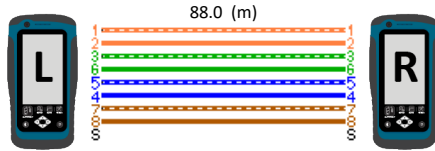

Pass

Cable Label:UTP Cat6 TELETRONIC

Date & Time: 12-01-2023 21:55:48 Site: Cable Oradea
Limit Type: TIA - Cat 6 Channel Building:
Cable Name: CAT 6 UTP Floor:
Cable Manufacturer: Generic UTP Room:
Connector Name: UTP Mod Jack 6 Rack:
Connector Manufacturer: Generic Unshielded Panel:

Device Name: Wx-4500 Operator Name: Carausu Mircea
Local Device S/No.: pw20303659 Remote Device S/No.: pw20303660
Local Adapter Type: Cat 6A Channel Remote Adapter Type: Cat 6A Channel
Local Adapter S/No.: pa0110-3659 Remote Adapter S/No.: pa0110-3660
Local Calibration Date: 09-03-2022 Remote Calibration Date: 09-03-2022
Device Firmware Version: 7.4 Reporting Software Version: Build_#1542_9.0_2022-03-18_16-15-05

Wiremap:Pass

	Value	Limit	Margin
Length (m):	88.0	100.0	12.0
Cable NVP:	68.0	-	-
Propagation Delay (ns):	455.0	555.0	100.0
Delay Skew (ns):	23.0	50.0	27.0
DC Loop Resistance (Ohms):	AC	AC	AC

Wiremap: T568B

Insertion Loss:Pass

	Local:	Remote:	Local:	Remote:
Pair:	45	78	78	36
Value (dB):	2.8	29.5	29.5	13.8
Limit (dB):	3.0	35.5	35.5	9.7
Margin (dB):	0.2	6.0	6.0	6.1
Frequency (MHz):	2.20	244.50	244.50	168.50