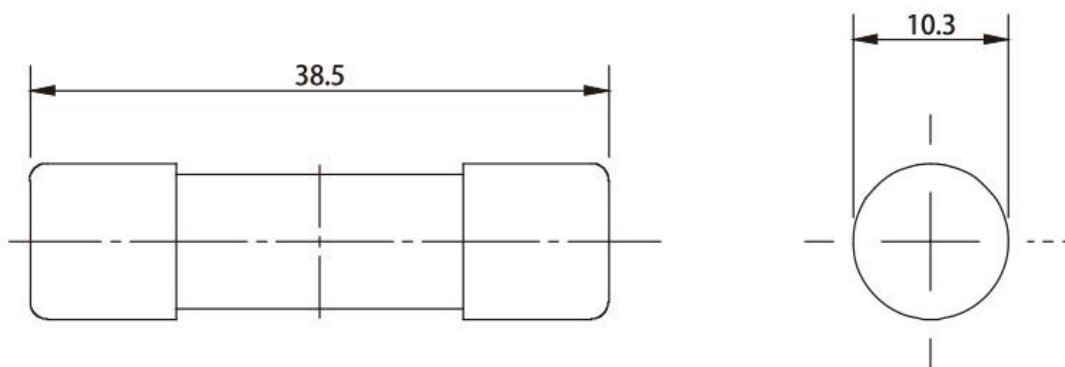

BX0234

* For more information, please contact LEADER GROUP sales team: info@leadergroup-cn.com